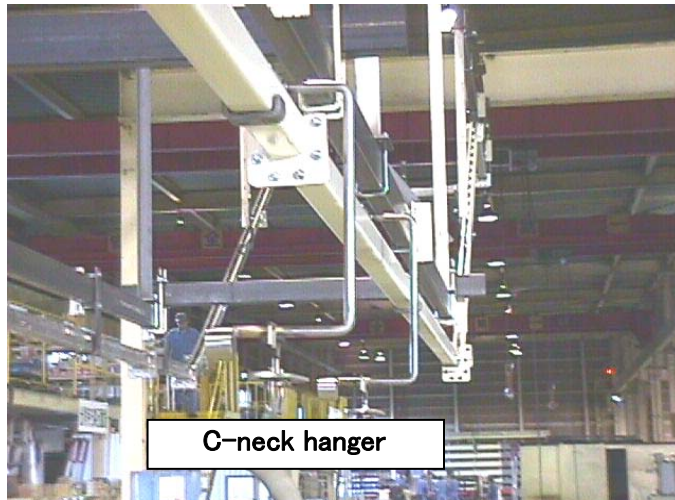

<ITZ-U Type Over-Head Conveyor>

"Shut down the garbage and the oil."

*Light-weight work transfer conveyor is using for washing or drying.
Reduce a fall of garbage and the oil, for the rail ditch is to upward.*

Transfer system apperance

<Main Specification>

- Work weight: Max.50kg
- Hanging pitch: Upper 300mm
(* x 300mm)
- Chain type: 5 tons
- Chain weight: About 4.6kg/m
- Standard speed: 3m to 12m/min.
(at 60Hz)

C-neck hanger

Take-up

Drive unit

Cat.No.0408

IZUTECH

7S : スリム・スモール・ショート・シンプル・スマート・スピーディ・サイレント
安全・環境保全・低価格・高品質・CS向上