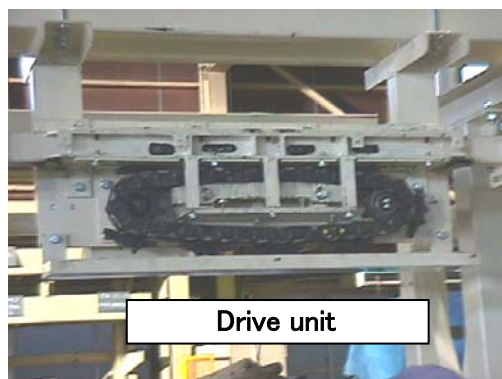

<ITZ-U Type Over-Head Conveyor>

"Shut down the garbage and the oil."

*Light-weight work transfer conveyor is using for washing or drying.
Reduce a fall of garbage and the oil, for the rail ditch is to upward.*

Transfer system apperance

<Main Specification>

- Work weight: Max.50kg
- Hanging pitch: Upper 300mm
(* x 300mm)
- Chain type: 5 tons
- Chain weight: About 4.6kg/m
- Standard speed: 3m to 12m/min.
(at 60Hz)

C-neck hanger

Take-up

Drive unit

Cat.No.0408

IZUTECH

7S : スリム・スモール・ショート・シンプル・スマート・スピーディ・サイレント
安全・環境保全・低価格・高品質・CS向上