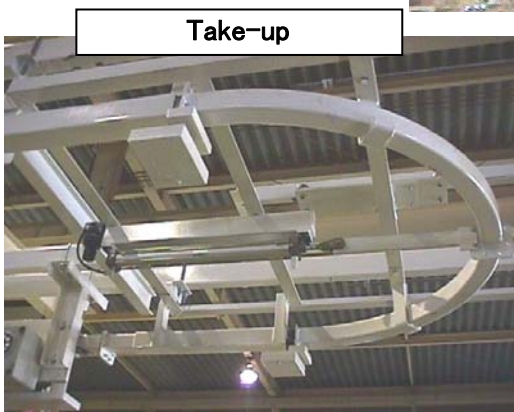

<ITZ-U Type Over-Head Conveyor>

"Shut down the garbage and the oil."

*Light-weight work transfer conveyor is using for washing or drying.
Reduce a fall of garbage and the oil, for the rail ditch is to upward.*

Transfer system apperance

<Main Specification>

- Work weight: Max.50kg
- Hanging pitch: Upper 300mm
(* x 300mm)
- Chain type: 5 tons
- Chain weight: About 4.6kg/m
- Standard speed: 3m to 12m/min.
(at 60Hz)

C-neck hanger

Take-up

Drive unit

Cat.No.0408

IZUTECH

7S : スリム・スモール・ショート・シンプル・スマート・スピーディ・サイレント
安全・環境保全・低価格・高品質・CS向上