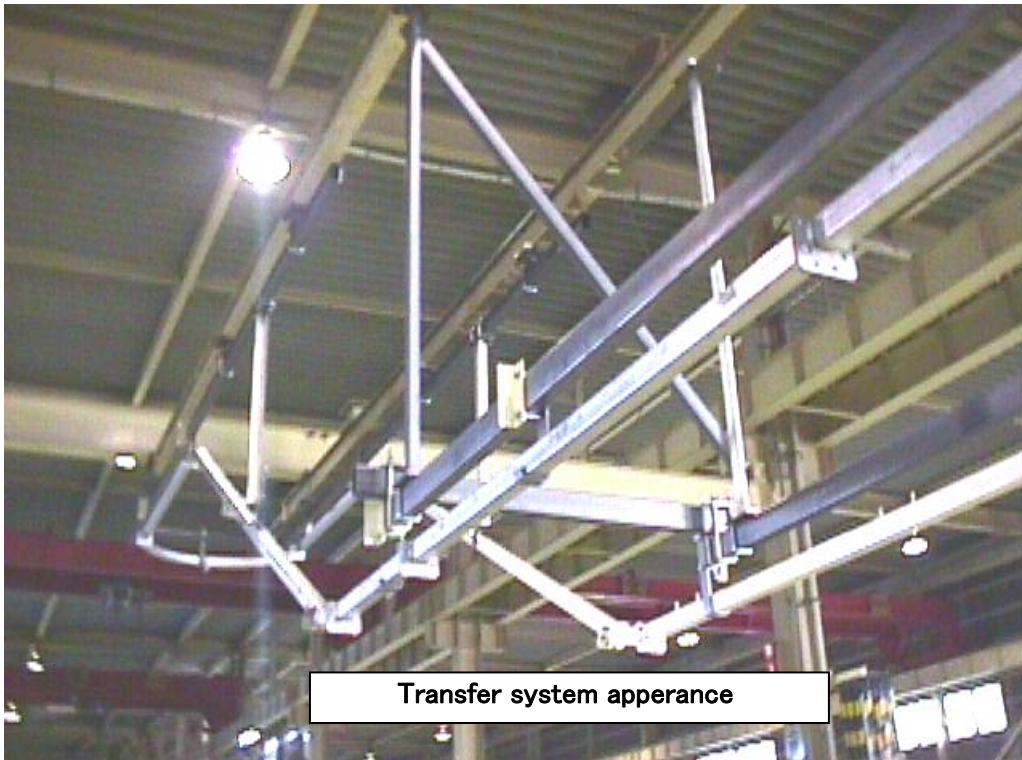

<ITZ-U Type Over-Head Conveyor>

"Shut down the garbage and the oil."

*Light-weight work transfer conveyor is using for washing or drying.
Reduce a fall of garbage and the oil, for the rail ditch is to upward.*

Transfer system apperance

<Main Specification>

- Work weight: Max.50kg
- Hanging pitch: Upper 300mm
(* x 300mm)
- Chain type: 5 tons
- Chain weight: About 4.6kg/m
- Standard speed: 3m to 12m/min.
(at 60Hz)

C-neck hanger

Take-up

Drive unit

Cat.No.0408

IZUTECH

7S : スリム・スモール・ショート・シンプル・スマート・スピーディ・サイレント
安全・環境保全・低価格・高品質・CS向上